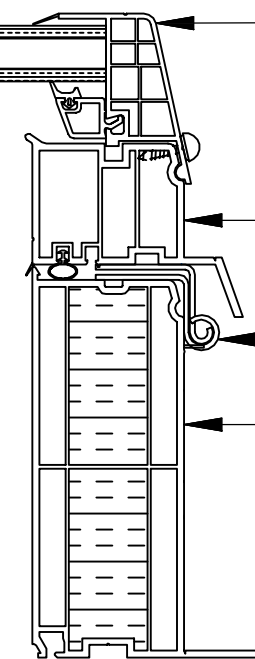

Security fixing and cap

Manual Spindle

Lunaglaze Manual Hinge Glass Rooflight

PVC Opening Frame

Hinge

Em-Curb PVC 150mm High

Lunaglaze manual hinge glass rooflight with 150mm vertical PVC upstand

Project:		 Tel: 0800 019 4493 Email: info@rooflights-skylights.co.uk Web: www.rooflights-skylights.co.uk
Project No:		
Drawing No:		
Drawn By:		
Checked By:		
Date:	Format:	
Dimensions:	Scale:	