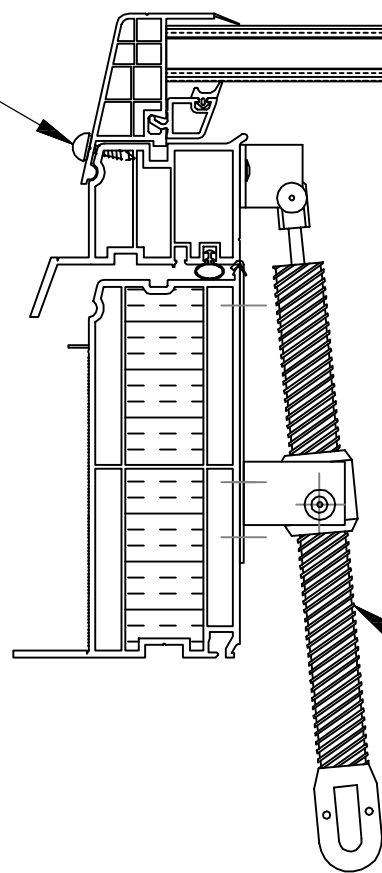

Security fixing and cap

Manual Spindle

Lunaglaze Manual Hinge Glass Rooflight

PVC Opening Frame

Hinge

Em-Curb PVC 150mm High

Lunaglaze manual hinge glass rooflight with 150mm vertical PVC upstand

Project:		 Tel: 0800 019 4493 Email: info@rooflights-skylights.co.uk Web: www.rooflights-skylights.co.uk
Project No:		
Drawing No:		
Drawn By:		
Checked By:		
Date:	Format:	
Dimensions:	Scale:	